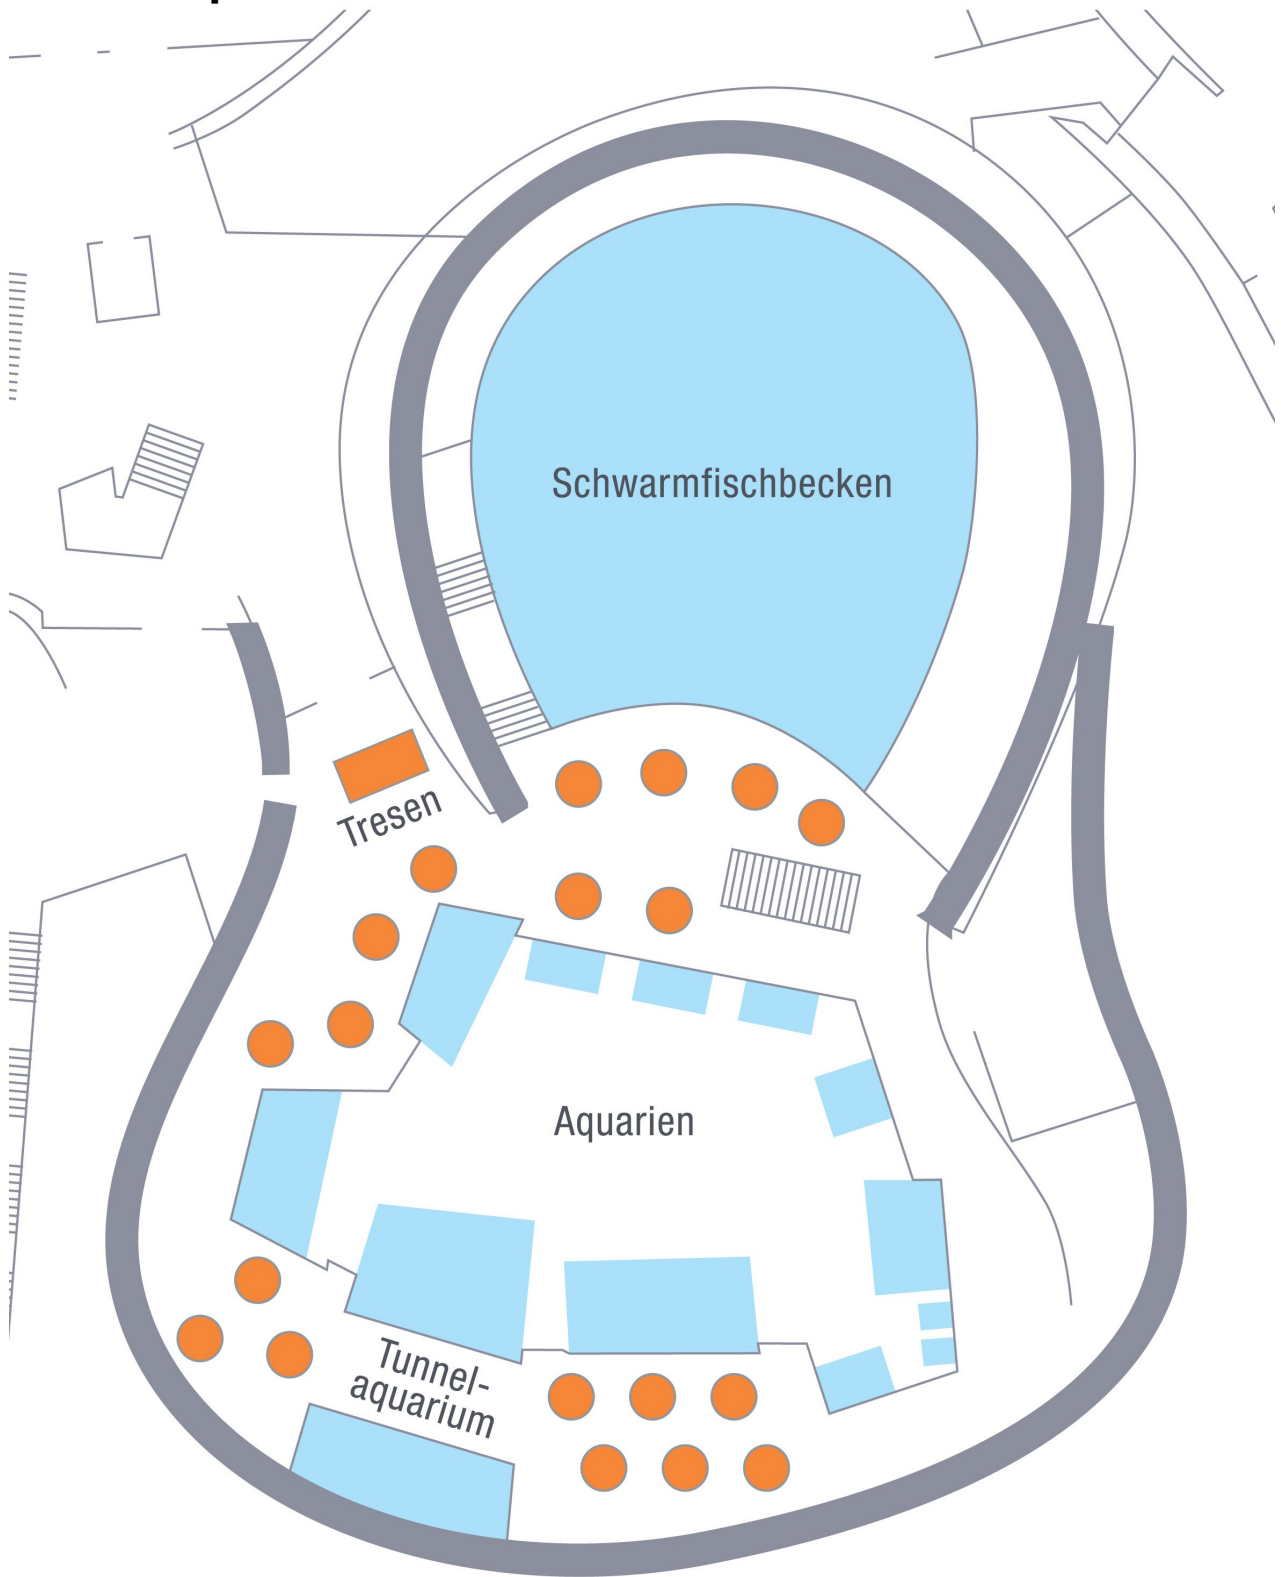

North Sea Aquarium

Exhibition 1:1 giants of the sea with cinema 122 m² – up to 66 people